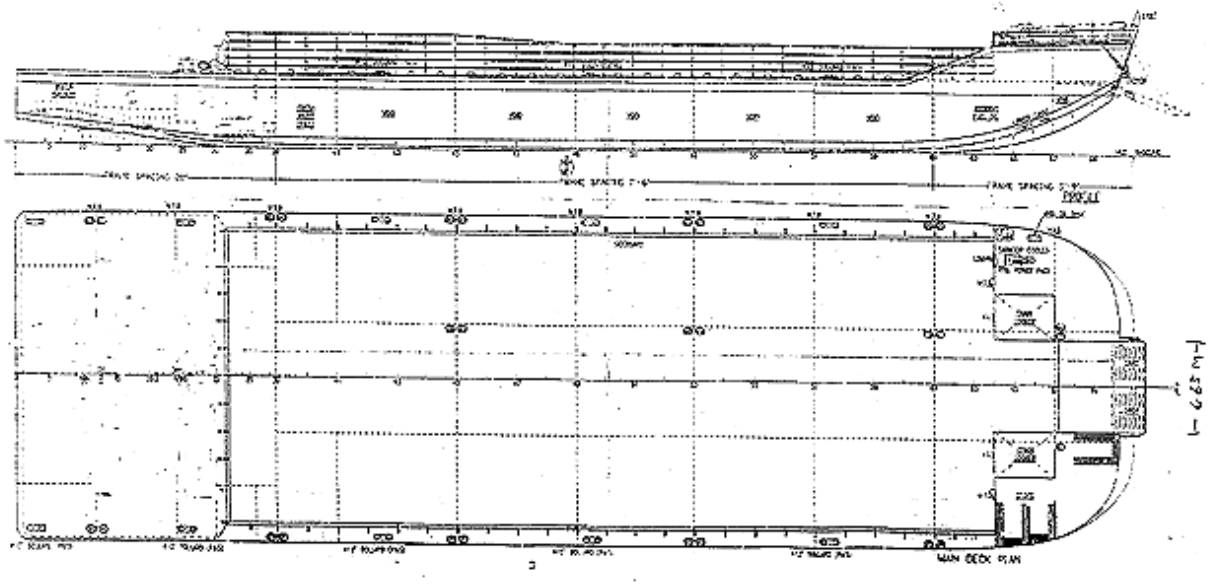

ZHONG REN 703

**PRINCIPAL DIMENSIONS**

|                   |                         |
|-------------------|-------------------------|
| Length O.A.       | 85.344 m (280' - 0")    |
| Length W.L.       | 83.912 m (275' - 10.9") |
| Breadth (Moulded) | 24.384 m (80' - 0")     |
| Depth (Moulded)   | 5.480 m (18' - 0")      |
| Draft (Moulded)   | 4.469 m (14' - 7.95")   |